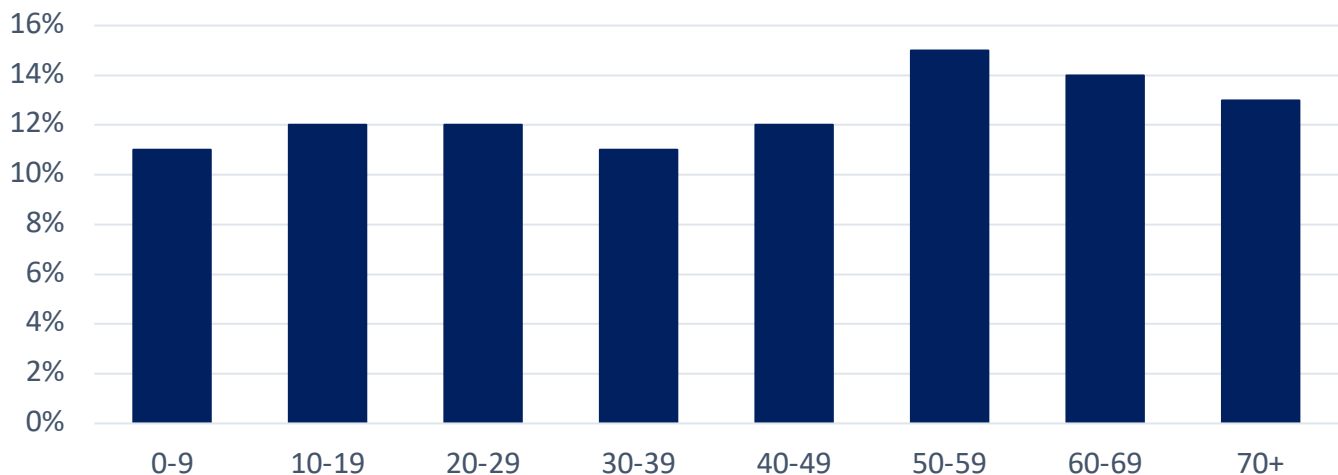

POPULATION BY AGE